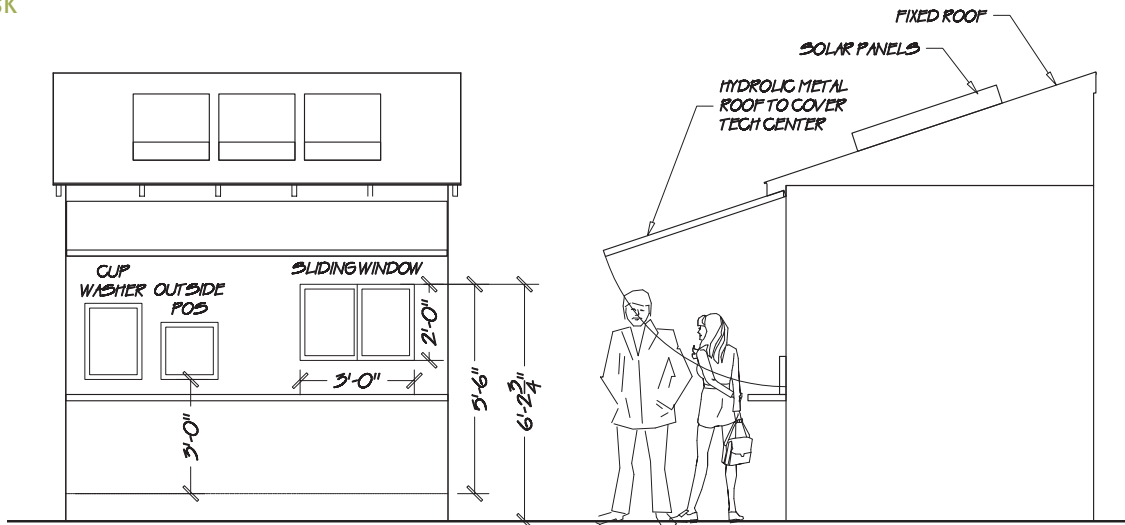

WWW.EVOBEAN.COM

610-573-9084

EVOBEAN COFFEE LLC

Kiosk

FRONT ELEVATION VIEW
WORK FLOW - WASH / ORDER / PICKUP

END VIEW

INSIDE VIEW
ENTRY WALL

INSIDE VIEW
SINK & COFFEE STATION