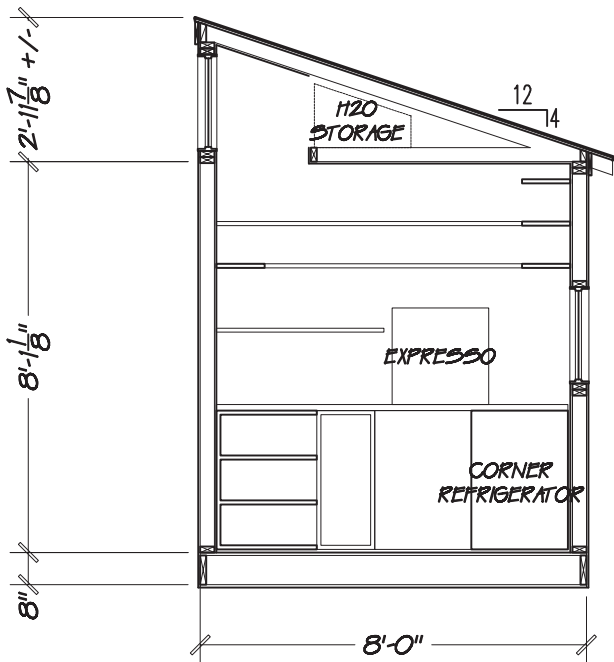

Kiosk

INSIDE VIEW
BARISTA BAR