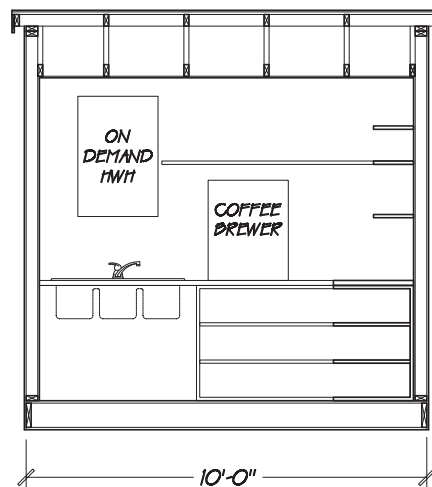

WWW.EVOBEAN.COM

610-573-9084

EVOBEAN COFFEE LLC

Kiosk

FRONT ELEVATION VIEW
WORK FLOW - WASH / ORDER / PICKUP

END VIEW

INSIDE VIEW
ENTRY WALL

INSIDE VIEW
SINK & COFFEE STATION